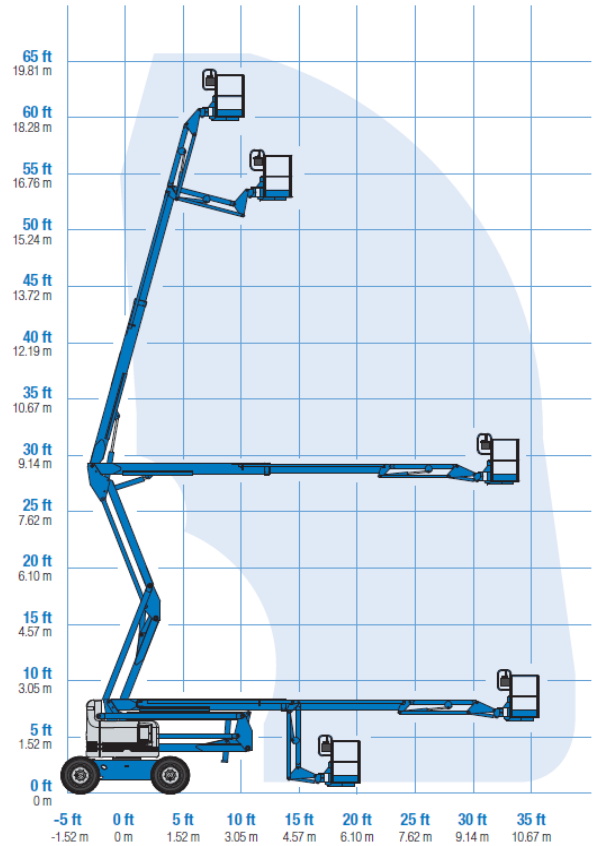

Z60/34

Specification

Range Of Motion Z-60/34

| Specification | Z60/34 |
|-----------------------------|-----------------|
| Platform height maximum | 18.39 m. |
| Working height | 20.39 m. |
| Horizontal reach max | 11.05 m. |
| Platform length [A] | 0.91 m. |
| Platform width [B] | 2.44 m. |
| Height-Stowed [C] | 2.69 m. |
| Length-Stowed [D] | 8.15 m. |
| Width [E] | 2.46 m. |
| Ground clearance-center [G] | 0.41 m. |

| Productivity | Z60/34 |
|--------------------------|--------------------|
| Lift capacity | 227 kg. |
| Platform rotation | 180 degree. |
| Turntable rotation | 360 degree. |
| Turning radius - inside | 3.04 m. |
| Turning radius - outside | 6.07 m. |
| Machine Weight | 10,215 kg. |
| Power source | Diesel Engine |