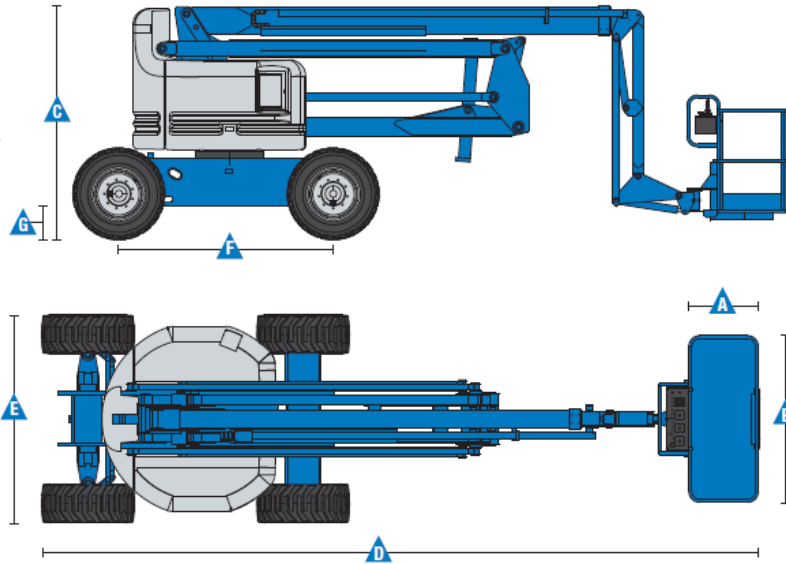

Z60/34

Specification

Range Of Motion Z-60/34

| Specification | Z60/34 |
|-----------------------------|-----------------|
| Platform height maximum | 18.39 m. |
| Working height | 20.39 m. |
| Horizontal reach max | 11.05 m. |
| Platform length [A] | 0.91 m. |
| Platform width [B] | 2.44 m. |
| Height-Stowed [C] | 2.69 m. |
| Length-Stowed [D] | 8.15 m. |
| Width [E] | 2.46 m. |
| Ground clearance-center [G] | 0.41 m. |

| Productivity | Z60/34 |
|--------------------------|--------------------|
| Lift capacity | 227 kg. |
| Platform rotation | 180 degree. |
| Turntable rotation | 360 degree. |
| Turning radius - inside | 3.04 m. |
| Turning radius - outside | 6.07 m. |
| Machine Weight | 10,215 kg. |
| Power source | Diesel Engine |